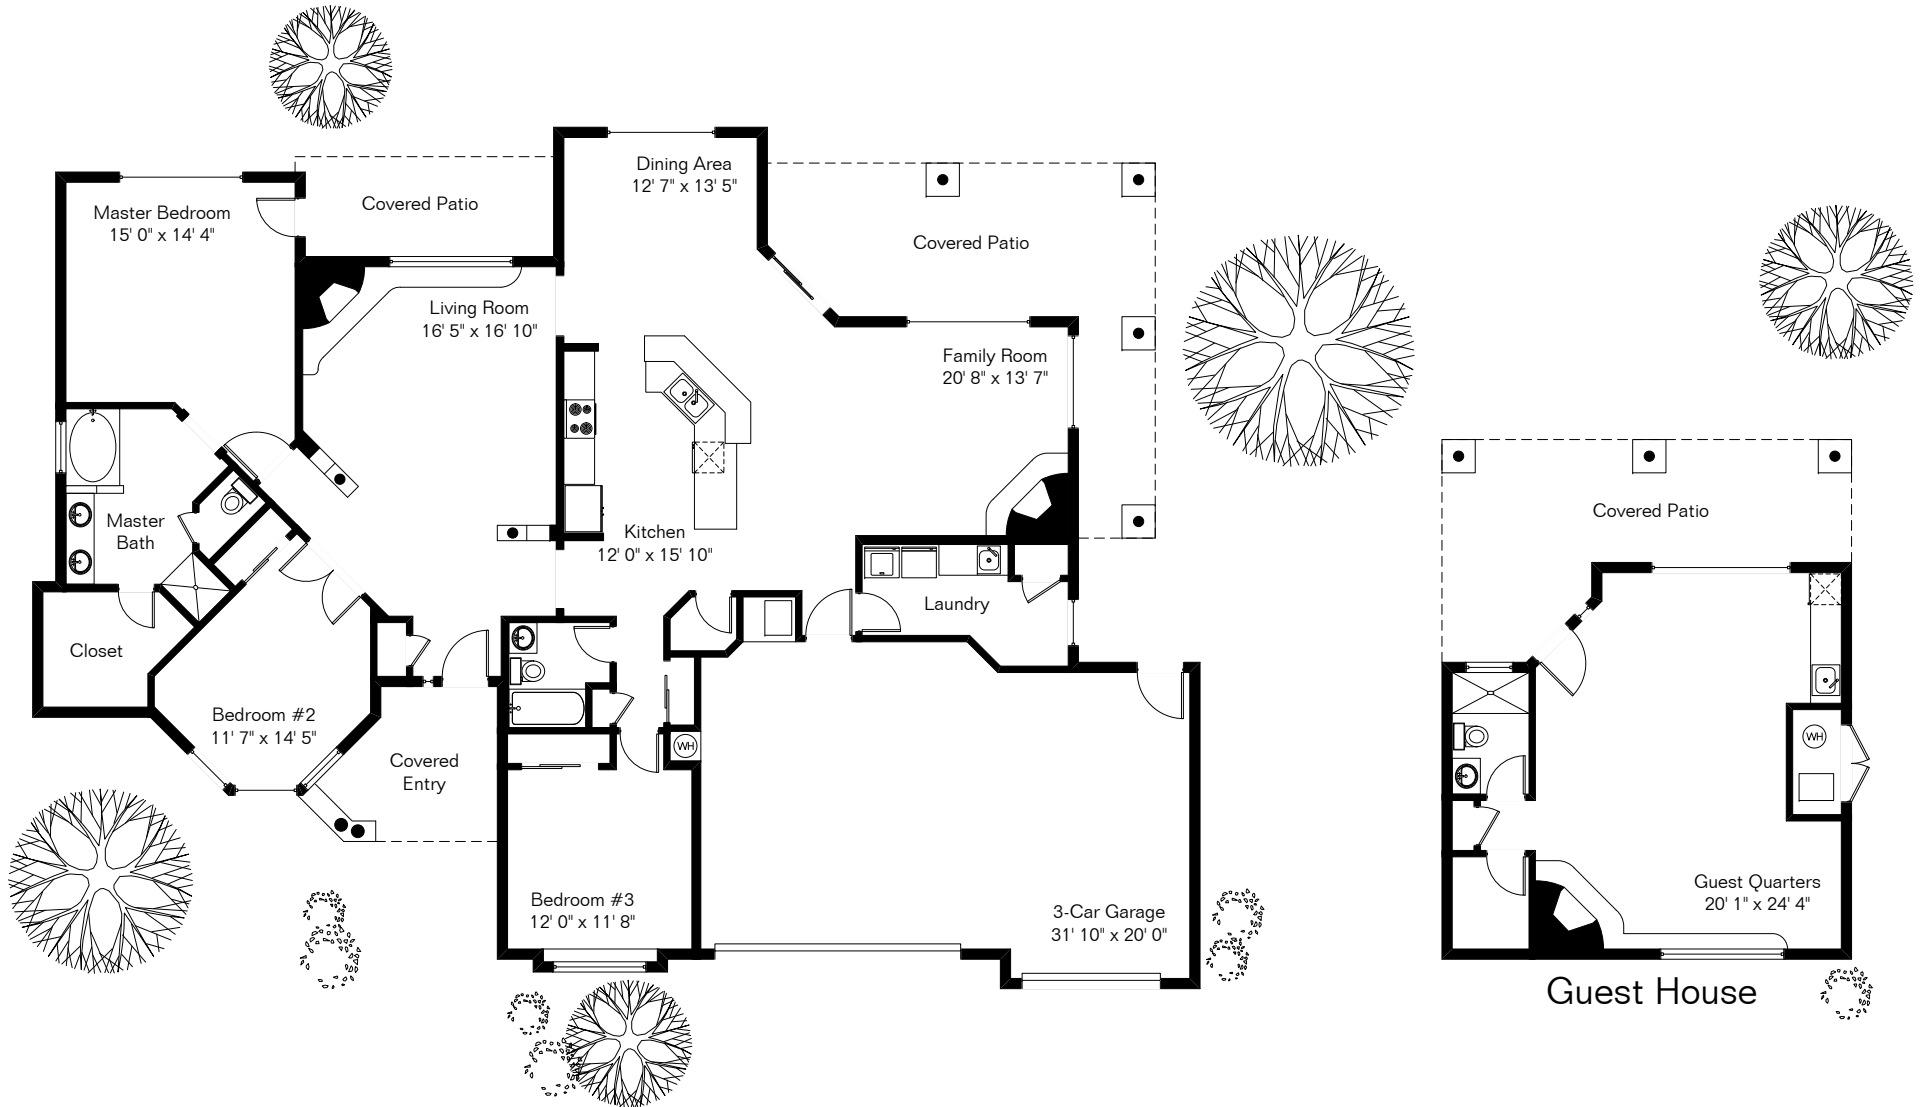

The square footages and room size information are deemed to be reliable but are not guaranteed and should be independently verified.

# 5373 S Saguaro Springs Pl

Site Visit October 2018

0 ft. 6 ft. 10 ft. 20 ft.

Copyright 2018 Floor Plans First! LLC  
All Rights Reserved.

Main House 2,280 Sq Ft  
Guest House 608 Sq Ft  
Total Living Area 2,888 Sq Ft  
Garage 685 Sq Ft